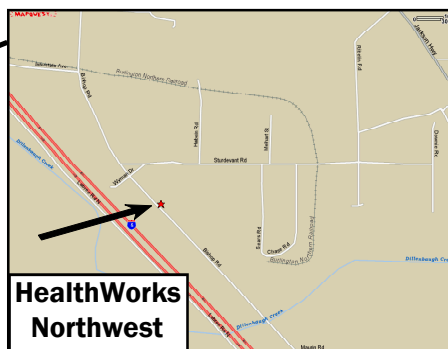

# Getting to HealthWorks Northwest

## Longview

**HealthWorks Northwest** is easy to find. We are located on Washington Way off Industrial Way, just 400 yards off the Weyerhaeuser Main Gate.

**3331 Washington Way  
Longview, WA 98632  
P 360.578.2527 F 360.575.1460**

### From I-5 Southbound or Northbound

- Take exit 36 to Longview
- Follow in towards Longview
- Take the Industrial Way/3rd Avenue exit
- Turn left onto Industrial Way.
- Follow Industrial Way past Oregon Way
- Turn right on Washington Way, at Weyerhaeuser.
- HealthWorks Northwest is on the right side of the street

### From I-5 Southbound or Northbound

- Take exit 72
- Go east toward Rush Road
- At the "T" in the road, turn left.
- Go to Bishop Rd. Turn left.
- We are on the left side of the road

**Good ideas at work.**