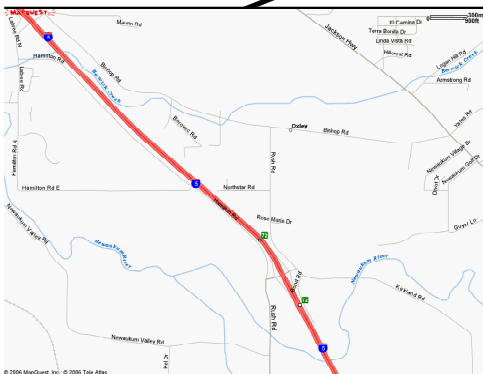

# Getting to HealthWorks Northwest

## Longview

**HealthWorks Northwest** is easy to find. We are located on Washington Way off Industrial Way, just 400 yards off the Weyerhaeuser Main Gate.

**3331 Washington Way  
Longview, WA 98632  
P 360.578.2527 F 360.575.1460**

### From I-5 Southbound or Northbound

- Take exit 36 to Longview
- Follow in towards Longview
- Take the Industrial Way/3rd Avenue exit
- Turn left onto Industrial Way.
- Follow Industrial Way past Oregon Way
- Turn right on Washington Way, at Weyerhaeuser.
- HealthWorks Northwest is on the right side of the street

### From I-5 Southbound or Northbound

- Take exit 72
- Go east toward Rush Road
- At the "T" in the road, turn left.
- Go to Bishop Rd. Turn left.
- We are on the left side of the road

**Good ideas at work.**