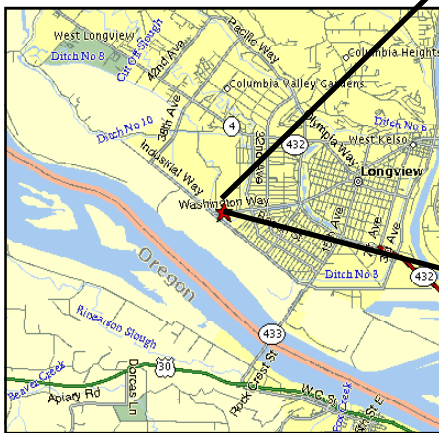

# Getting to HealthWorks Northwest

## Longview

**HealthWorks Northwest** is easy to find. We are located on Washington Way off Industrial Way, just 400 yards off the Weyerhaeuser Main Gate.

**3331 Washington Way  
Longview, WA 98632  
P 360.578.2527 F 360.575.1460**

### From I-5 Southbound or Northbound

- Take exit 36 to Longview
- Follow in towards Longview
- Take the Industrial Way/3rd Avenue exit
- Turn left onto Industrial Way.
- Follow Industrial Way past Oregon Way
- Turn right on Washington Way, at Weyerhaeuser.
- HealthWorks Northwest is on the right side of the street

### From I-5 Southbound or Northbound

- Take exit 72
- Go east toward Rush Road
- At the "T" in the road, turn left.
- Go to Bishop Rd. Turn left.
- We are on the left side of the road

**Good ideas at work.**